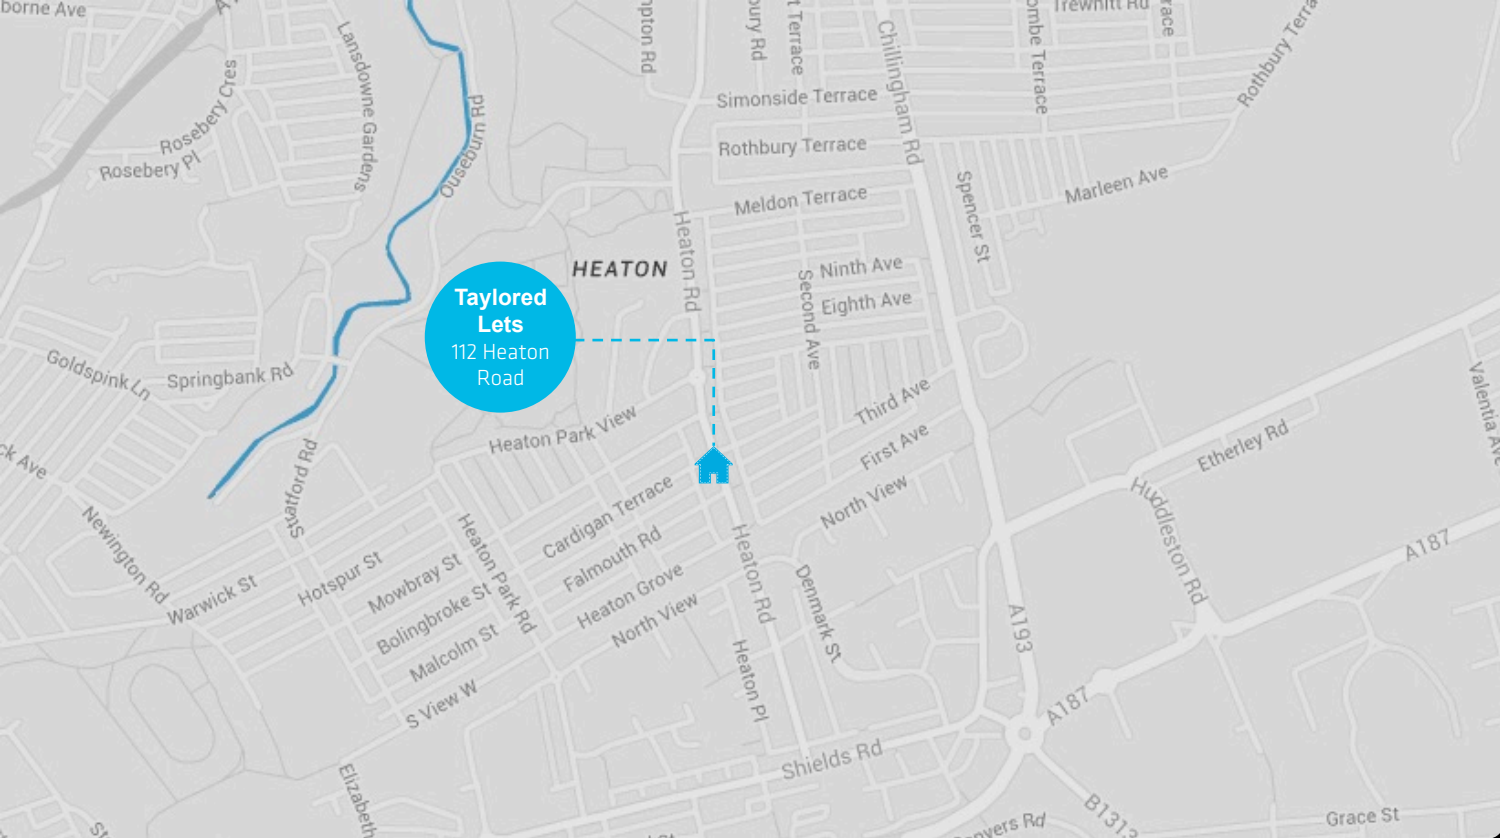

Taylored Lets
112 Heaton Road

Energy Efficiency Rating		Current	Potential
<i>Very energy efficient - lower running costs</i>			
(92-100) A			
(81-91) B			
(69-80) C		78	83
(55-68) D			
(39-54) E			
(21-38) F			
(1-20) G			

Environmental Impact (CO₂) Rating		Current	Potential
<i>Very environmentally friendly - lower CO₂ emissions</i>			
(92-100) A			
(81-91) B			
(69-80) C		77	81
(55-68) D			
(39-54) E			
(21-38) F			
(1-20) G			

For more information or to arrange a viewing please contact us:

- 0191 447 1718
- info@taylored-lets.com
- www.taylored-lets.com