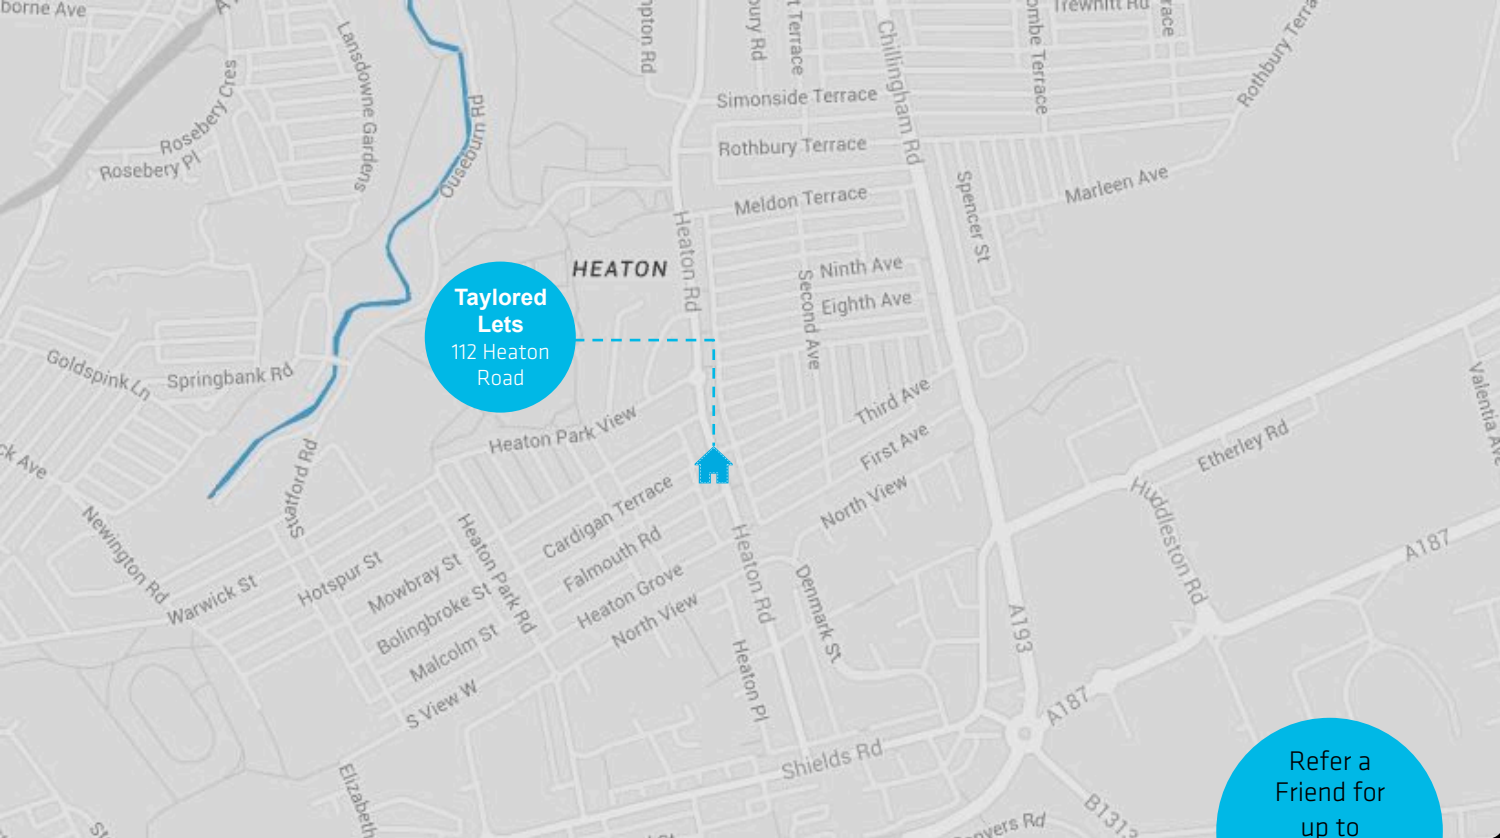

Taylored Lets
112 Heaton Road

Refer a Friend for up to **£100**
*T&Cs apply