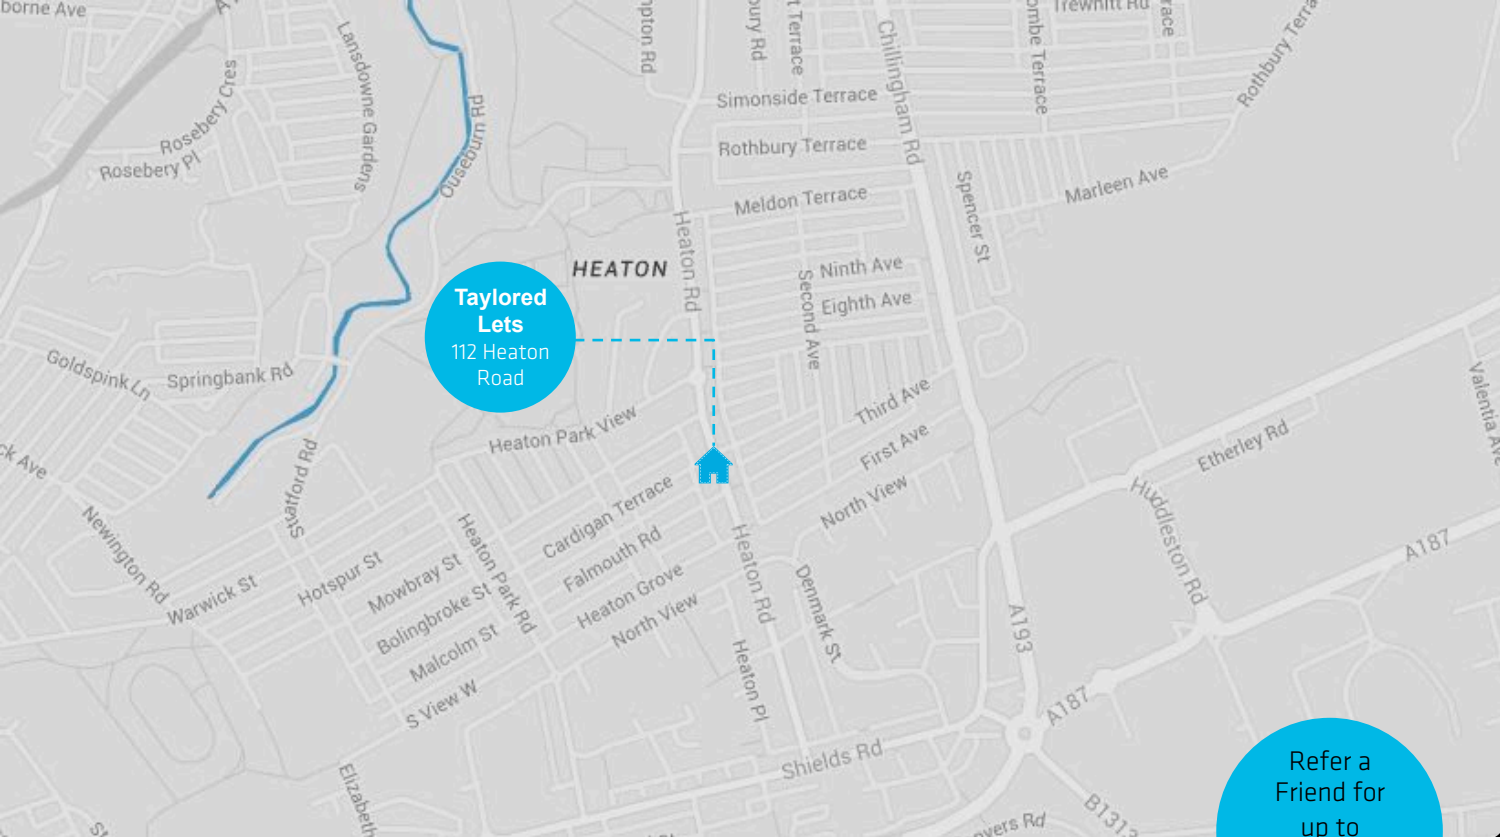

Taylored Lets
112 Heaton Road

Refer a Friend for up to **£100**
*T&Cs apply

For more information or to arrange a viewing please contact us:

0191 447 1718 info@taylored-lets.com www.taylored-lets.com