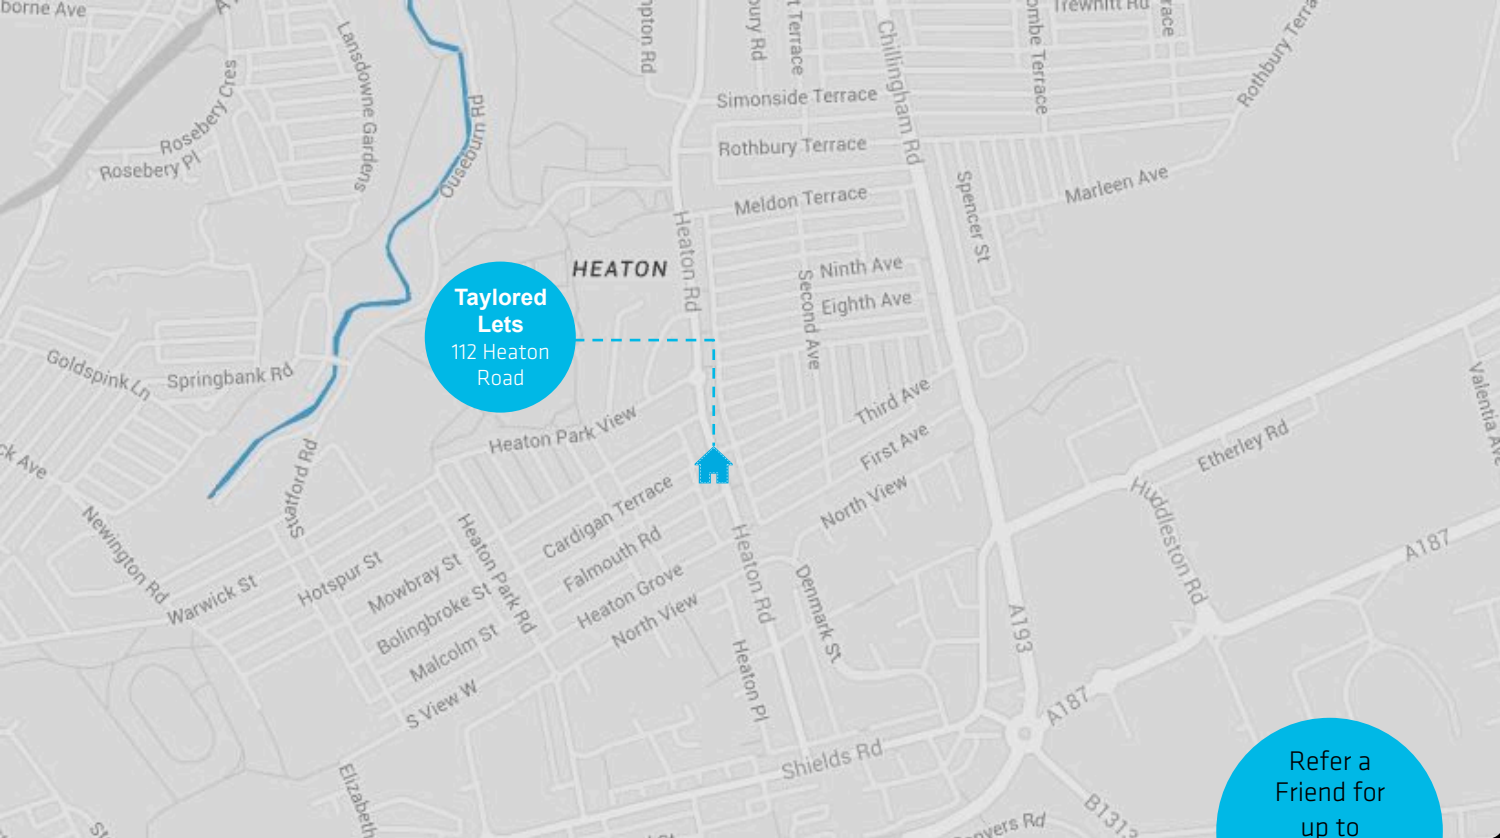

Taylored Lets
112 Heaton Road

Refer a Friend for up to **£100**
*T&Cs apply

Energy Efficiency Rating		Current	Potential
Very energy efficient - lower running costs			
(92-100) A			
(81-91) B			
(69-80) C			
(55-68) D		67	
(39-54) E			
(21-38) F			
(1-20) G			
			79

Environmental Impact (CO₂) Rating		Current	Potential
Very environmentally friendly - lower CO₂ emissions			
(92-100) A			
(81-91) B			
(69-80) C			
(55-68) D		68	
(39-54) E			
(21-38) F			
(1-20) G			
			82

For more information or to arrange a viewing please contact us:

- 0191 447 1718
- info@taylored-lets.com
- www.taylored-lets.com