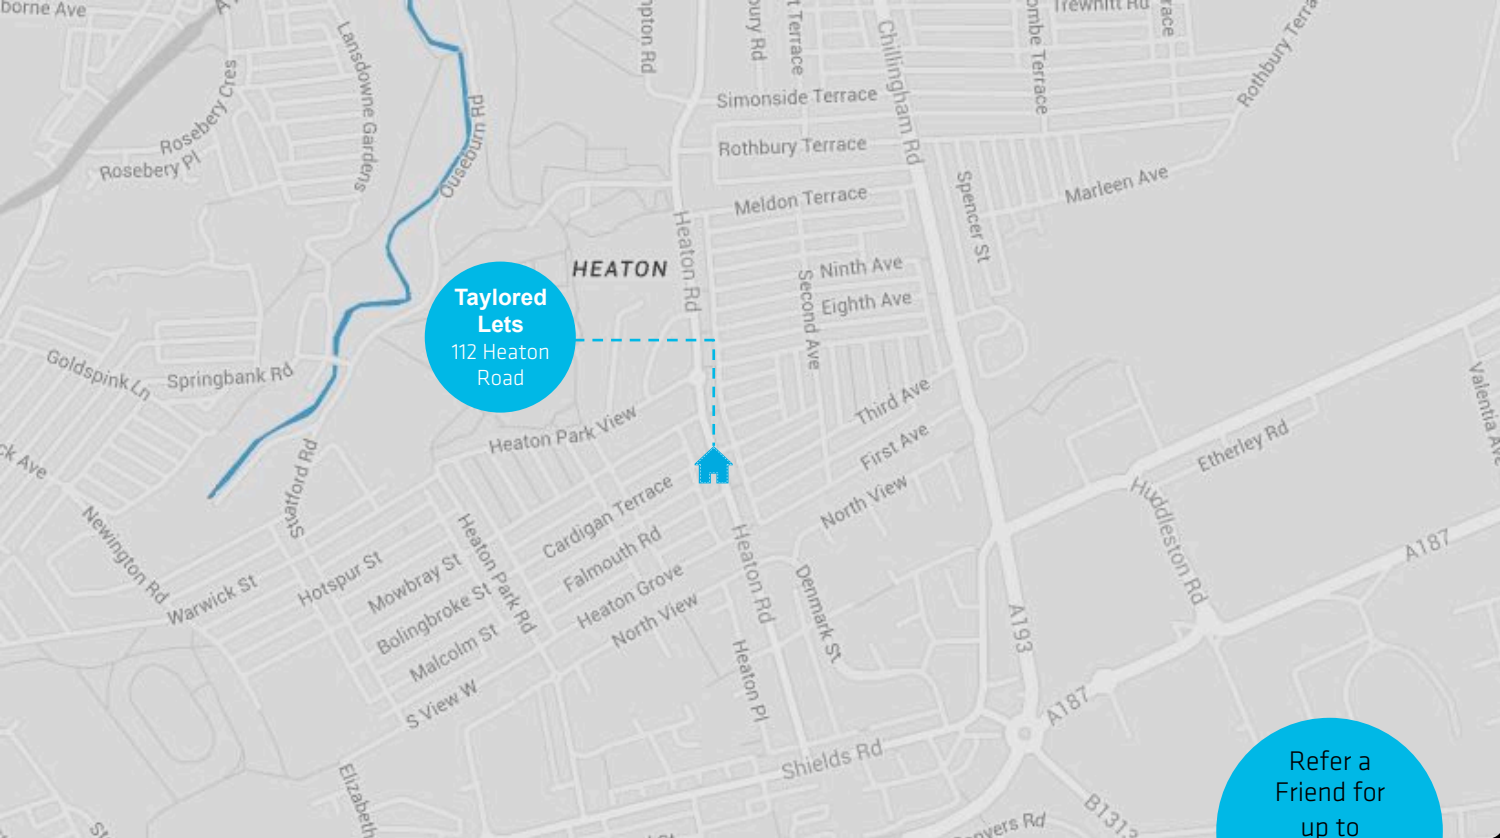

Taylored Lets
112 Heaton Road

Refer a Friend for up to **£100**
*T&Cs apply

Energy Efficiency Rating		Current	Potential
Very energy efficient - lower running costs			
(92-100) A			
(81-91) B			
(69-80) C		77	80
(55-68) D			
(39-54) E			
(21-38) F			
(1-20) G			

Environmental Impact (CO₂) Rating		Current	Potential
Very environmentally friendly - lower CO₂ emissions			
(92-100) A			
(81-91) B			
(69-80) C		76	77
(55-68) D			
(39-54) E			
(21-38) F			
(1-20) G			

For more information or to arrange a viewing please contact us:

- 0191 447 1718
- info@taylored-lets.com
- www.taylored-lets.com