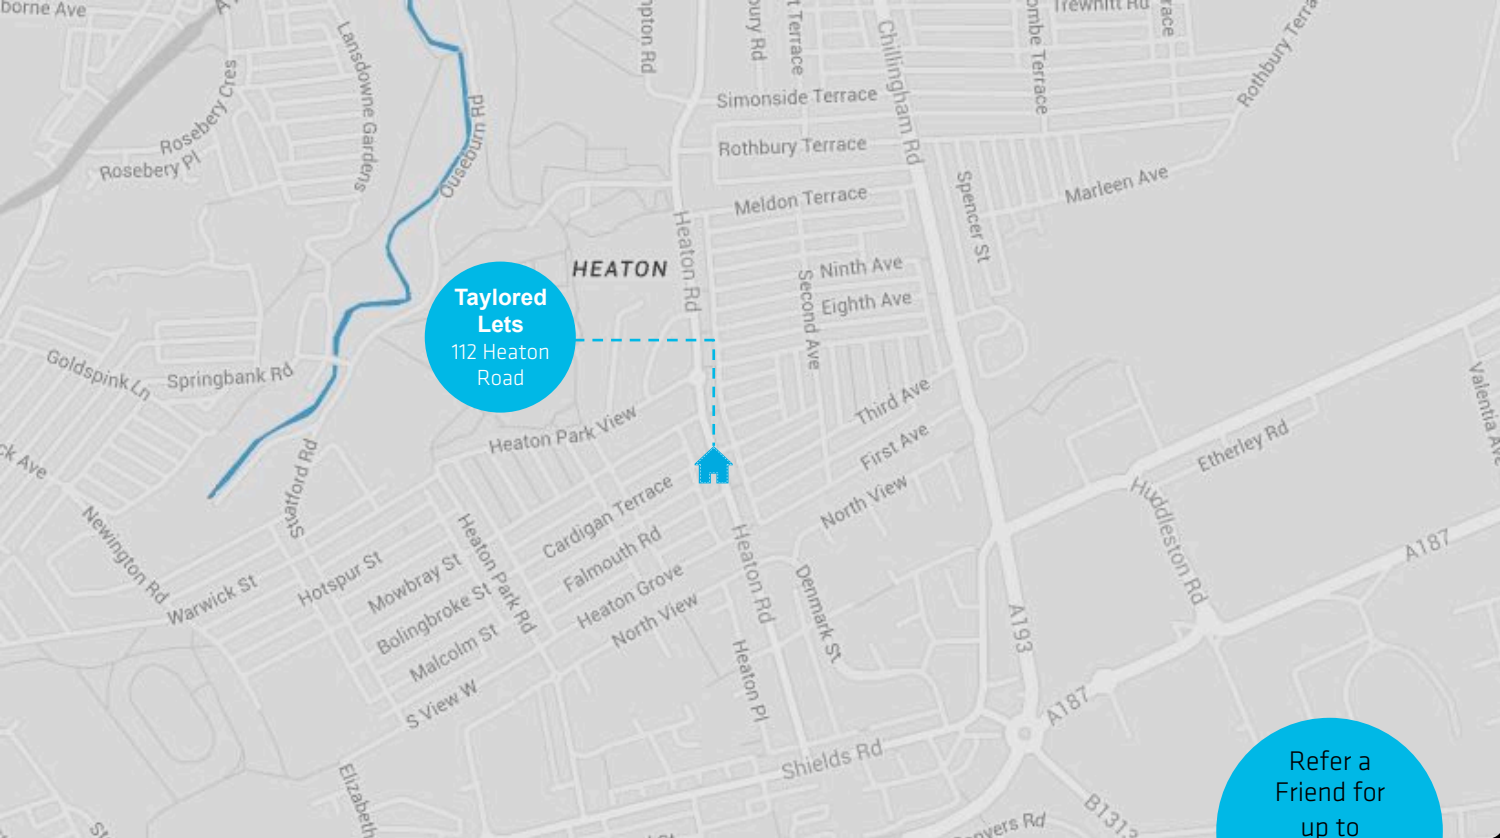

Taylored Lets
112 Heaton Road

Refer a Friend for up to **£100**
*T&Cs apply

Energy Efficiency Rating		Current	Potential
<i>Very energy efficient - lower running costs</i>			
(92-100) A			
(81-91) B			
(69-80) C		72	76
(55-68) D			
(39-54) E			
(21-38) F			
(1-20) G			

Environmental Impact (CO₂) Rating		Current	Potential
<i>Very environmentally friendly - lower CO₂ emissions</i>			
(92-100) A			
(81-91) B			
(69-80) C		74	78
(55-68) D			
(39-54) E			
(21-38) F			
(1-20) G			

For more information or to arrange a viewing please contact us:

- 0191 447 1718
- info@taylored-lets.com
- www.taylored-lets.com